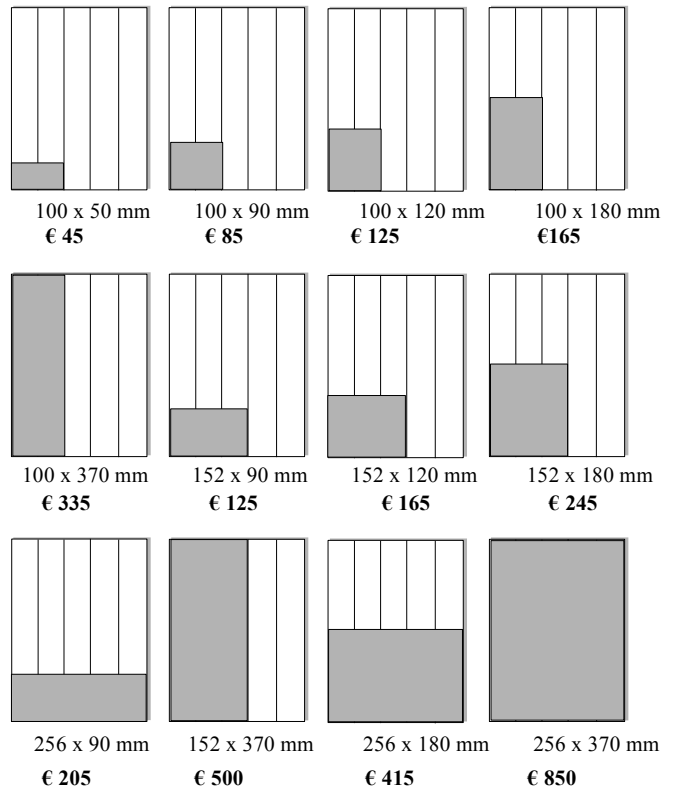

ADVERTISING RATES IN THE BALTIC TIMES
 ALL MEASUREMENTS ARE WIDTH X HEIGHT

News, Business, Finance, Outlook – 5 column grid

Front page: Full-color print

Bottom boxes 48 x 50 mm – € 60
 100 x 50 mm – € 125
 152 x 50 mm – € 190
 204 x 50 mm – € 255

Back page: Full-color print - € 1.75 per cm²

Other pages: Full-color - € 1,35 per cm²

DISCOUNTS

Volume discounts: for more than 100 cm² – 5 %
 for more than 300 cm² – 10%
 for more than 500 cm² – 15%

Multiple insertions: more than 3 – 10 %
 more than 11 – 15 %
 more than 23 – 20 %
 more than 39 – 25 %

► Discounts are summed up

COLOR RATES (MONO). VAT 21% is not included

CLASSIFIEDS
 Classified ad rates are € 0.15 per letter, space, symbol or number.
 Additional charges for Headline and Box.

MECHANICAL DATA All measurements are WIDTH X HEIGHT

Format: 16A3	5 column grid	6 column grid
Trimmed size: 280 x 420 mm	News, Business, Finance, Outlook	Out&About, Classifieds
Print area: 256 x 380 mm	1 column – 48 mm	1 column – 40 mm
Full-page ad space: 256 x 370 mm	2 columns – 100 mm	2 columns – 83 mm
Mono/Full-color combined	3 columns – 152 mm	3 columns – 126 mm
Printing: Offset	4 columns – 204 mm	4 columns – 169 mm
Paper: Newsprint (whiteness 62 – 64%)	5 columns – 256 mm	5 columns – 212 mm
Print Screen: 85 lpi. Dot gain 30		6 columns – 255 mm